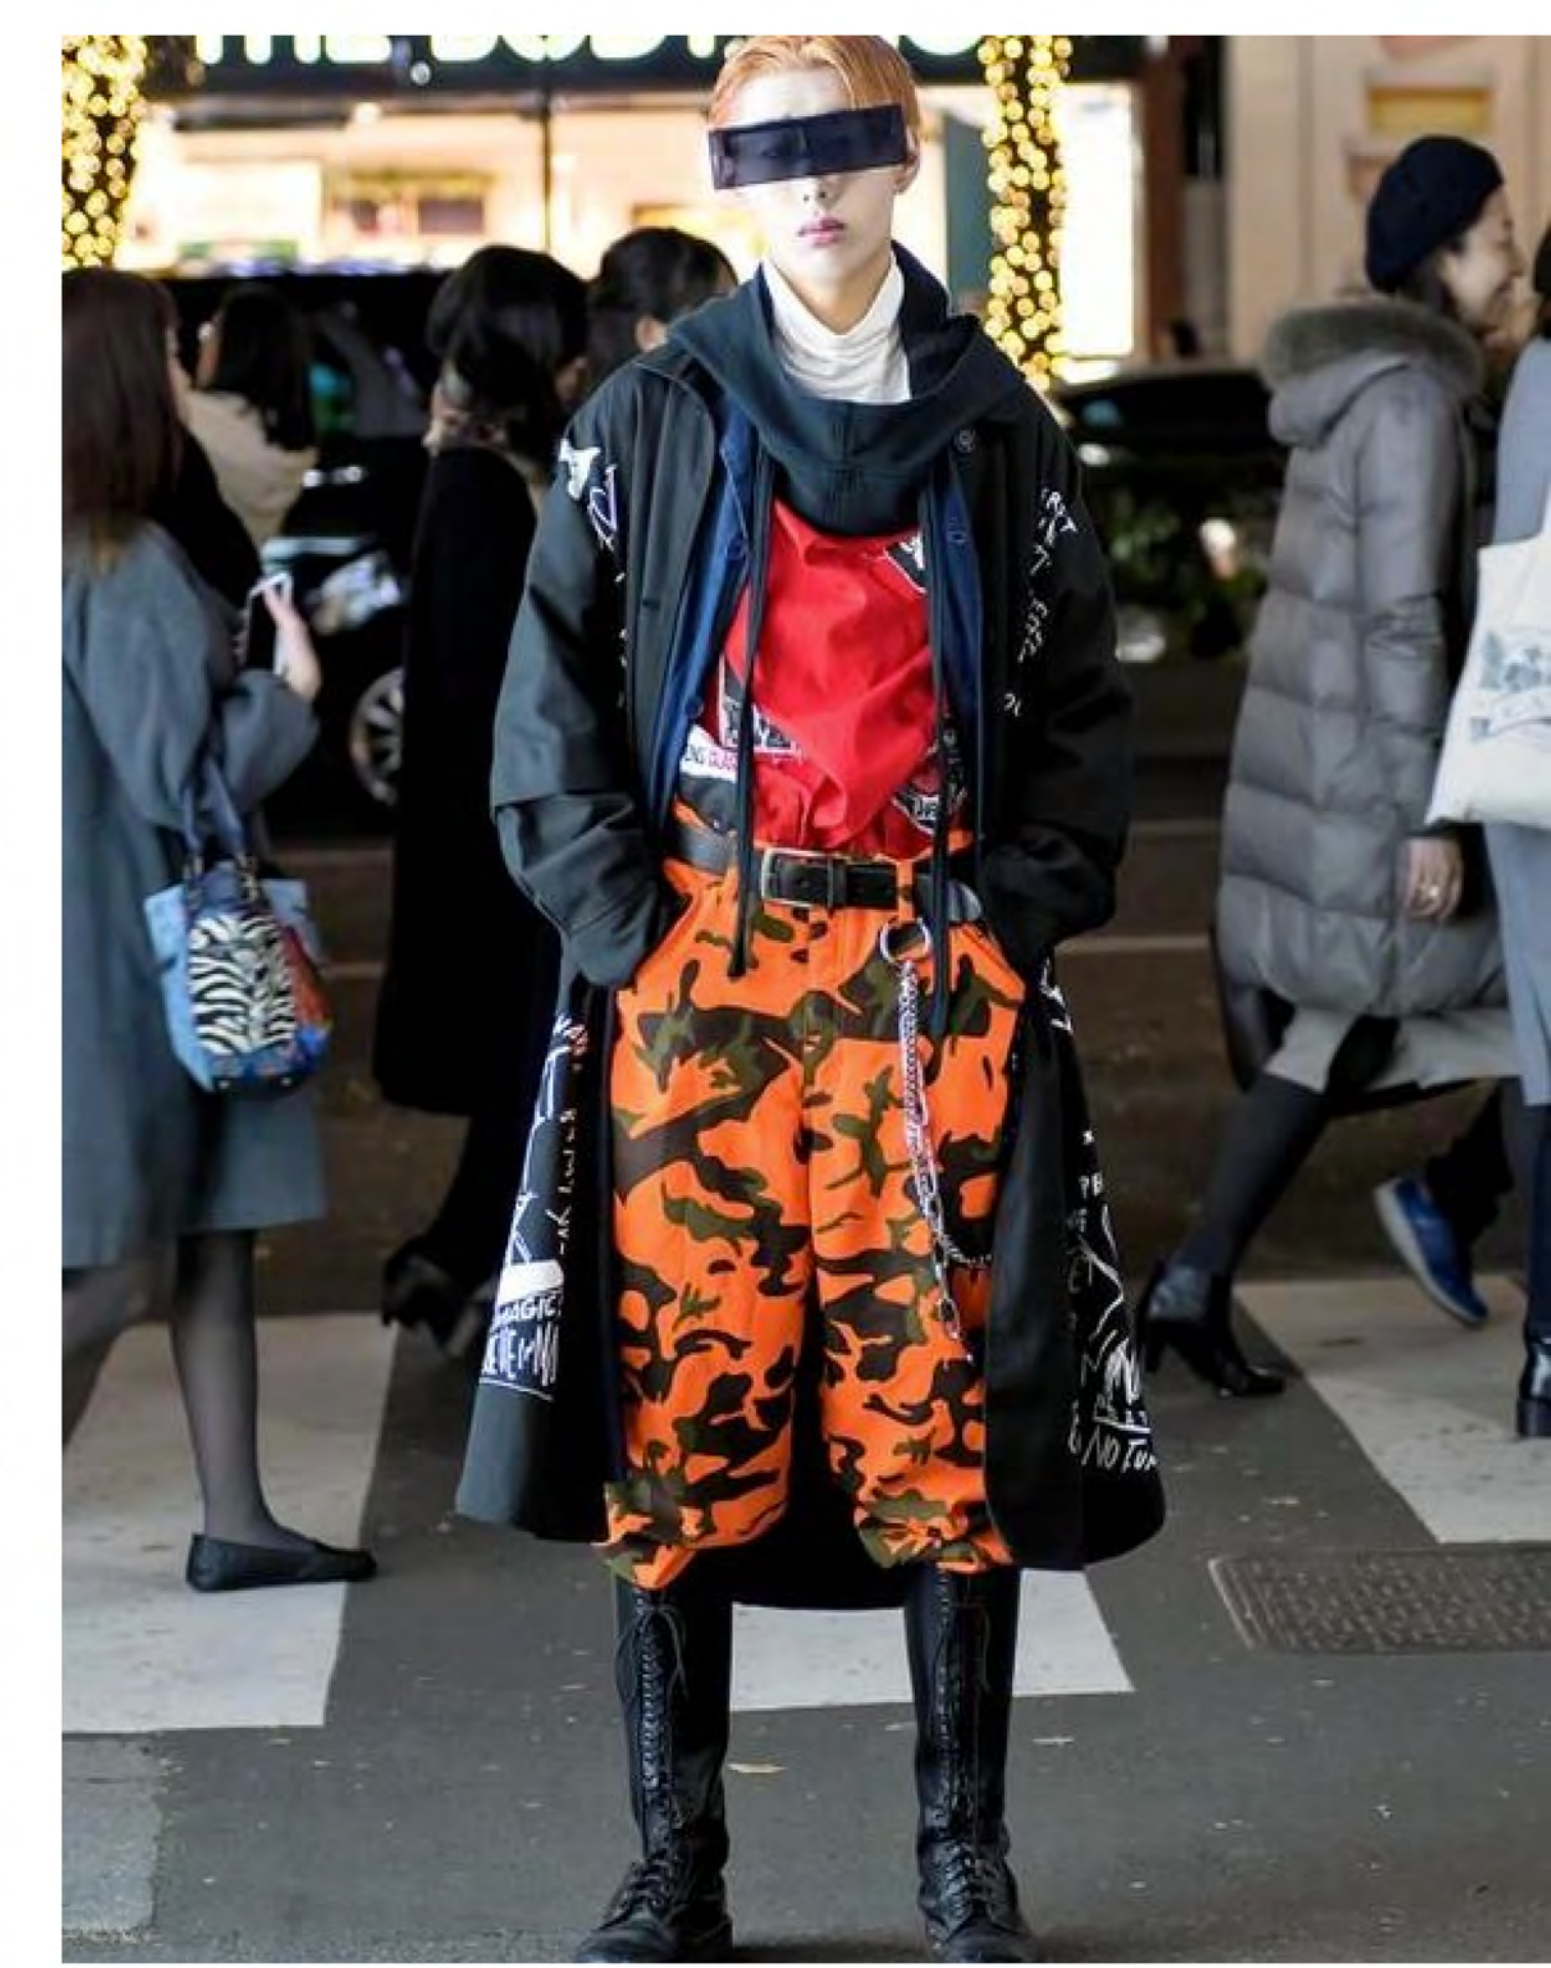

Urban Explorer

WINTER 2019

SHIRT

JERSEY

OUTDOOR

TROUSER